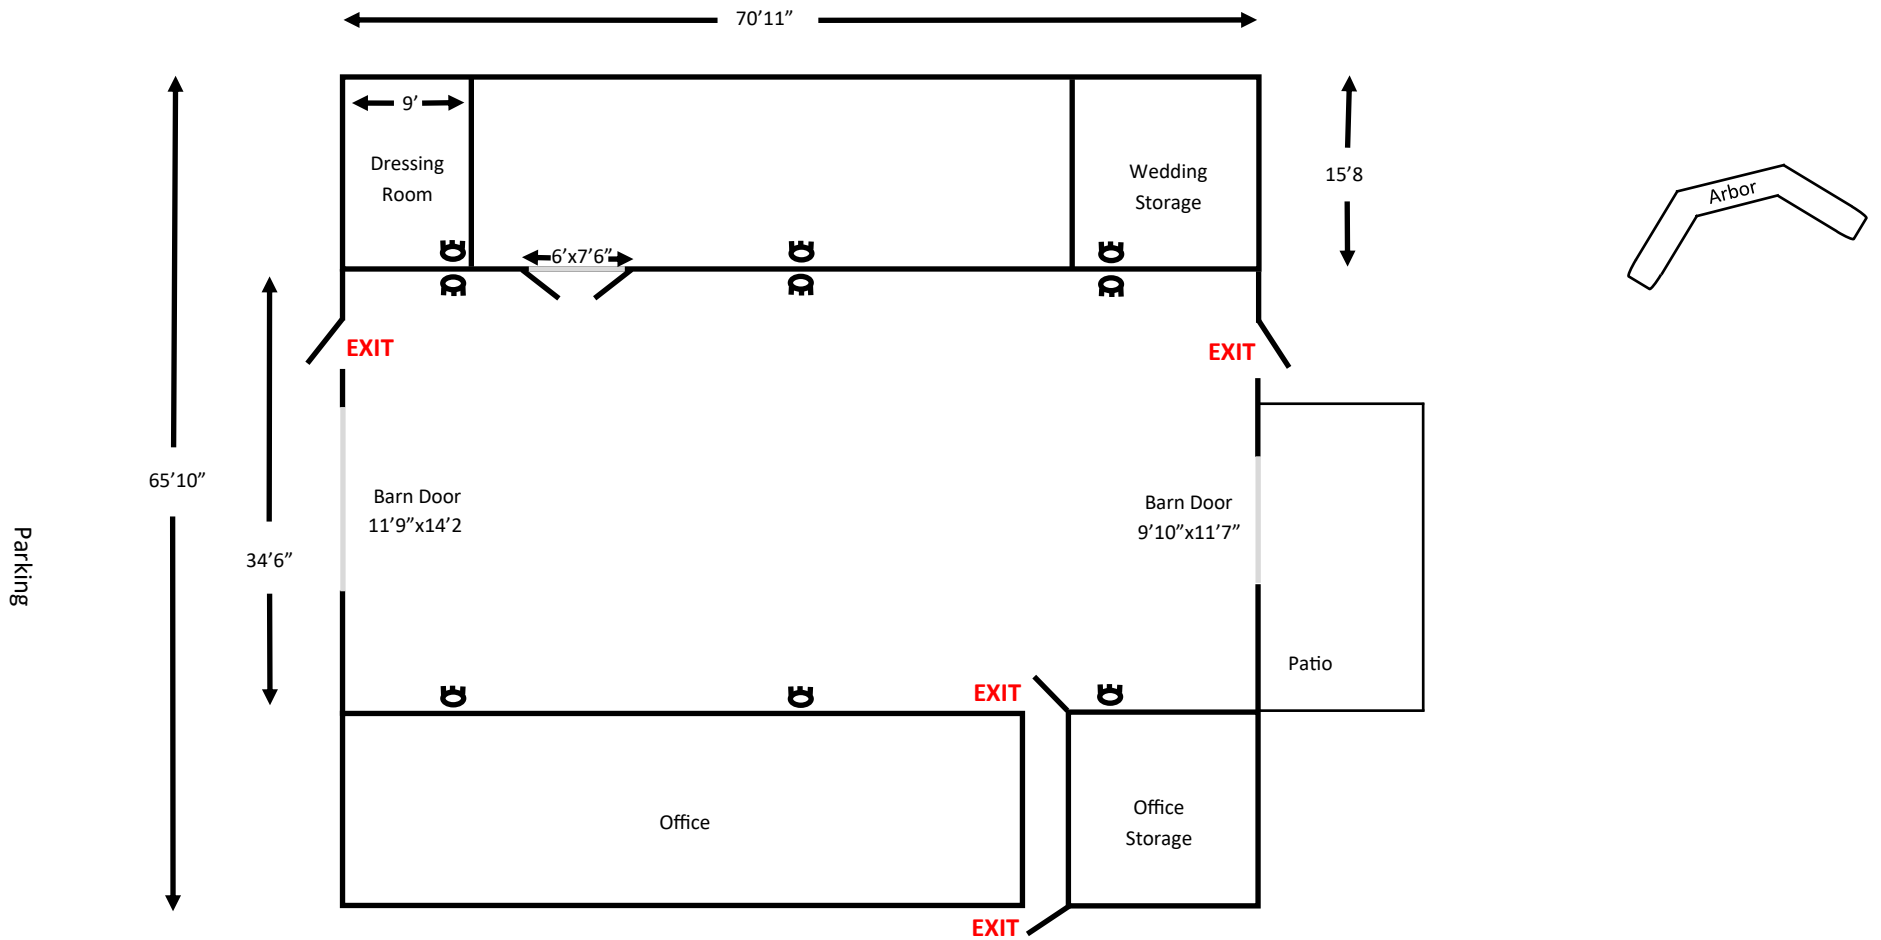

# The Bayley Barn

	Exit Doors 3'x6'8"
	Electrical Outlets

Parking

Restrooms

Playground